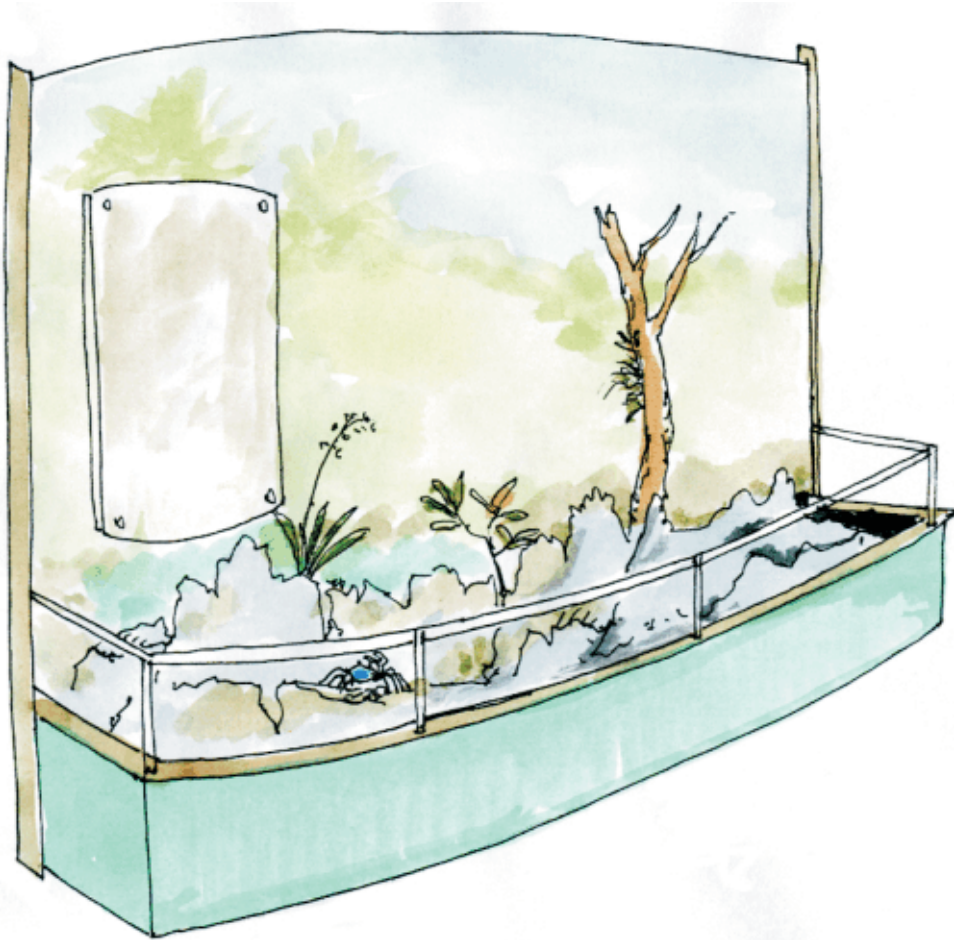

### 3.8 Natural History Gallery

## *Rocky Shore Cliff Rock Diorama*

### Sponsorship Required:

**\$8,000**

This engrossing exhibit offers visitors a close-up view of the unique pinnacle rock habitat found on Cayman. Typical sinkholes within the rocky terrain as well as scenic coastal woodland are included in the diorama. Models of a variety of species, such as the blue iguana, are showcased in this intriguing diorama further engaging visitors by means of interactive technology. A background mural and interpretive text complete the display.

**NATIONAL  
MUSEUM**

*Caymanian, Exactly*